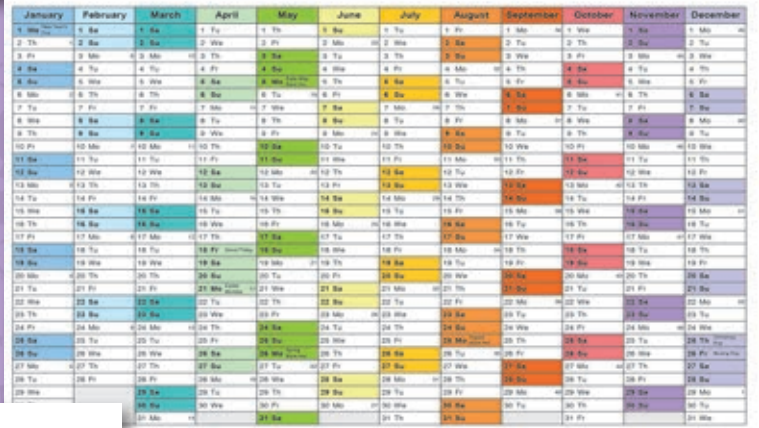

STYLE

A0 Advert Area - 1170mm x 170mm
A1 Advert Area - 820mm x 120mm
A2 Advert Area - 580mm x 85mm

ADVERTISE HERE FOR 365 DAYS A YEAR
company name