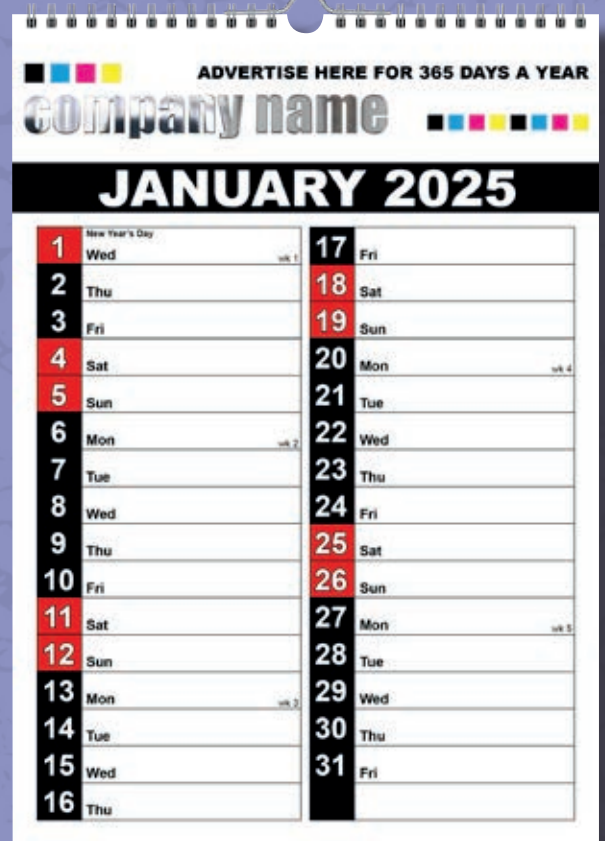

Commercial 2