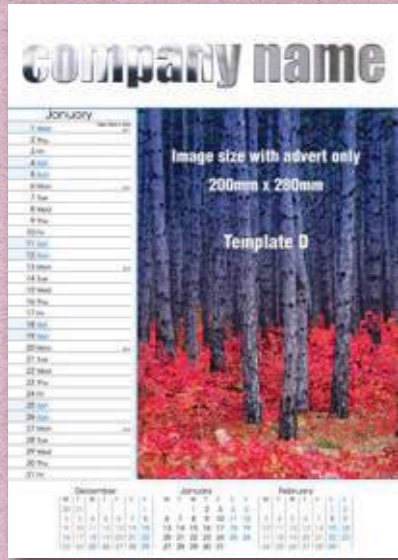

STYLE

STYLE

The Wallplanners Selection

For all images please visit: www.calendars4business.co.uk

Size: A3 | A2 | A1 | A0
 Format: Printed in full colour on 170gsm.
 Advertising Space: as marked on the images above.
 Qty: Minimum 100 units.

A3	A2	A1	A0
PRICE GROUP I	PRICE GROUP J	PRICE GROUP K	PRICE GROUP L

Templates

For you to supply your own images.

Template A

Template B

Template C

Template J

Template K

Template L

Template D

Template E

Template F

Template M

Template N

6 Page Template A

6 Page Template B