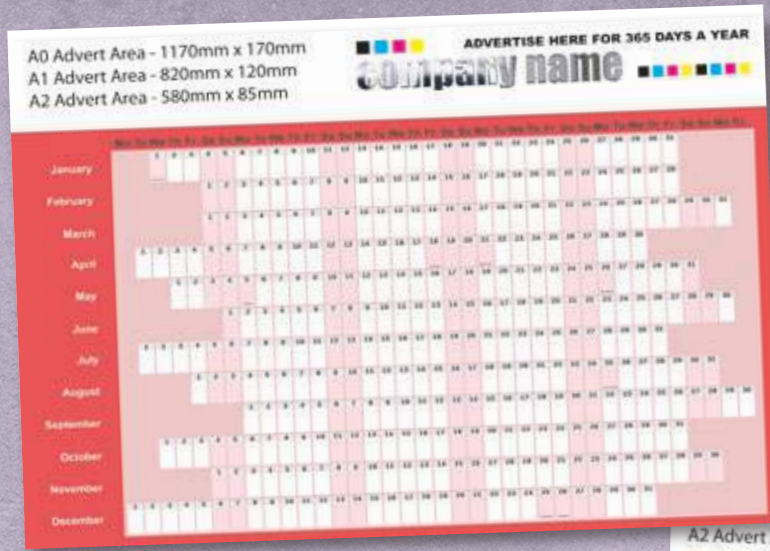

Folds to A4 for posting.

Postage Saver Selection

Size: 420 x 297mm Folded Size: (210 x 297mm)
 Format: 13 or 7 double sided 150gsm leaves with 1000 micron grayboard.
 White wire to centre, punched hole for hanging.
 Advertising Space: 290 x 65mm
 Qty: Minimum 25 units.

PRICE GROUP
G

PRICE GROUP
H

MIX & MATCH

STYLE

STYLE

STYLE

STYLE

STYLE

STYLE

STYLE

The Wallplanners Selection

For all images please visit: www.calendars4business.co.uk

Size: A3 | A2 | A1 | A0
 Format: Printed in full colour on 170gsm.
 Advertising Space: as marked on the images above.
 Qty: Minimum 100 units.