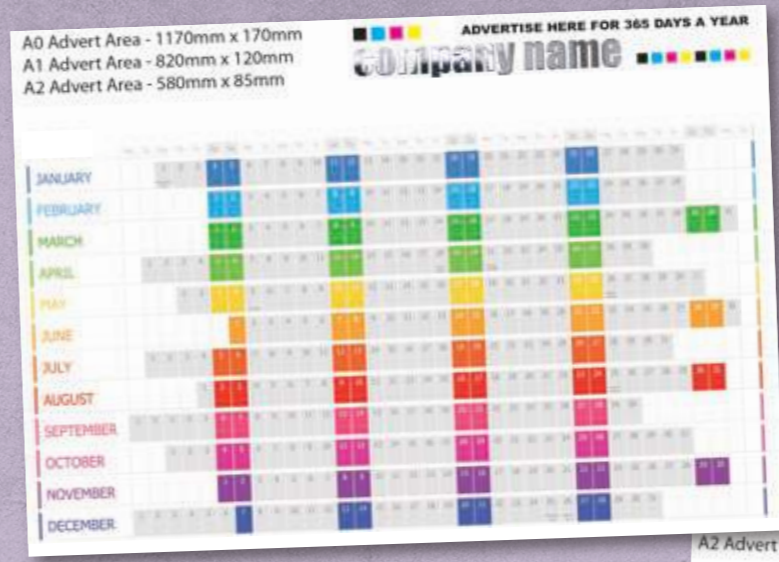

Folds to A4 for posting.

Postage Saver Selection

Size: 420 x 297mm Folded Size: (210 x 297mm)
 Format: 13 or 7 double sided 150gsm leaves with 1000 micron grayboard.
 White wire to centre, punched hole for hanging.
 Advertising Space: 290 x 65mm
 Qty: Minimum 25 units.

PRICE GROUP
G

PRICE GROUP
H

MIX & MATCH

STYLE

STYLE

STYLE

STYLE

STYLE

STYLE

STYLE

The Wallplanners Selection

For all images please visit: www.calendars4business.co.uk

Size: A3 | A2 | A1 | A0
 Format: Printed in full colour on 170gsm.
 Advertising Space: as marked on the images above.
 Qty: Minimum 100 units.