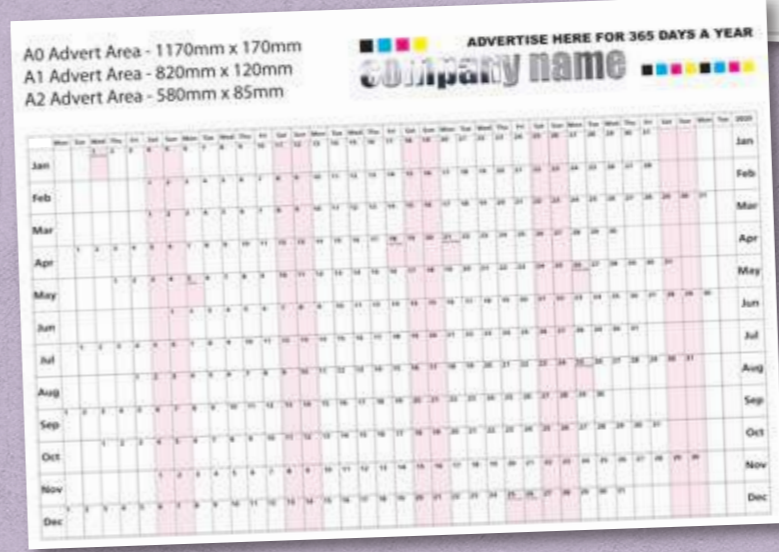

Folds to A4 for posting.

Postage Saver Selection

Size: 420 x 297mm Folded Size: (210 x 297mm)
 Format: 13 or 7 double sided 150gsm leaves with 1000 micron grayboard.
 White wire to centre, punched hole for hanging.
 Advertising Space: 290 x 65mm
 Qty: Minimum 25 units.

PRICE GROUP
G

PRICE GROUP
H

MIX & MATCH

STYLE

STYLE

STYLE

STYLE

STYLE

STYLE

STYLE

The Wallplanners Selection

For all images please visit: www.calendars4business.co.uk

Size: A3 | A2 | A1 | A0
 Format: Printed in full colour on 170gsm.
 Advertising Space: as marked on the images above.
 Qty: Minimum 100 units.