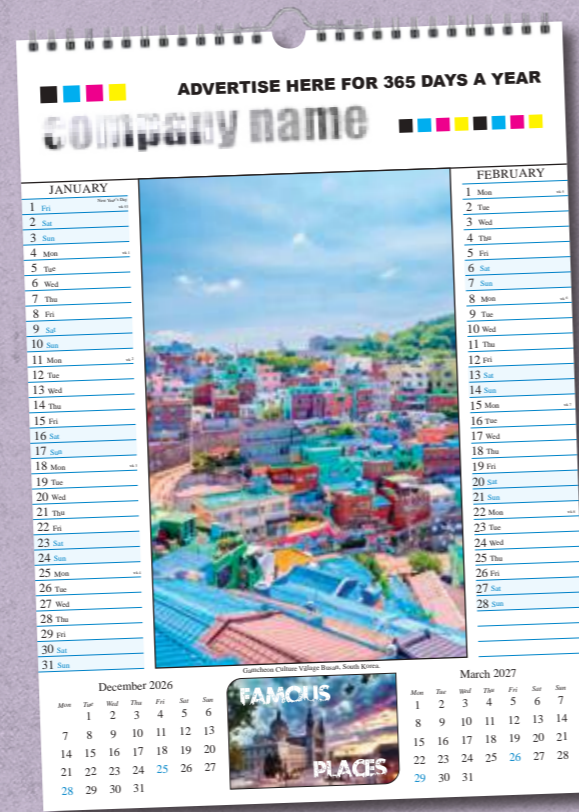

6 page Famous Places